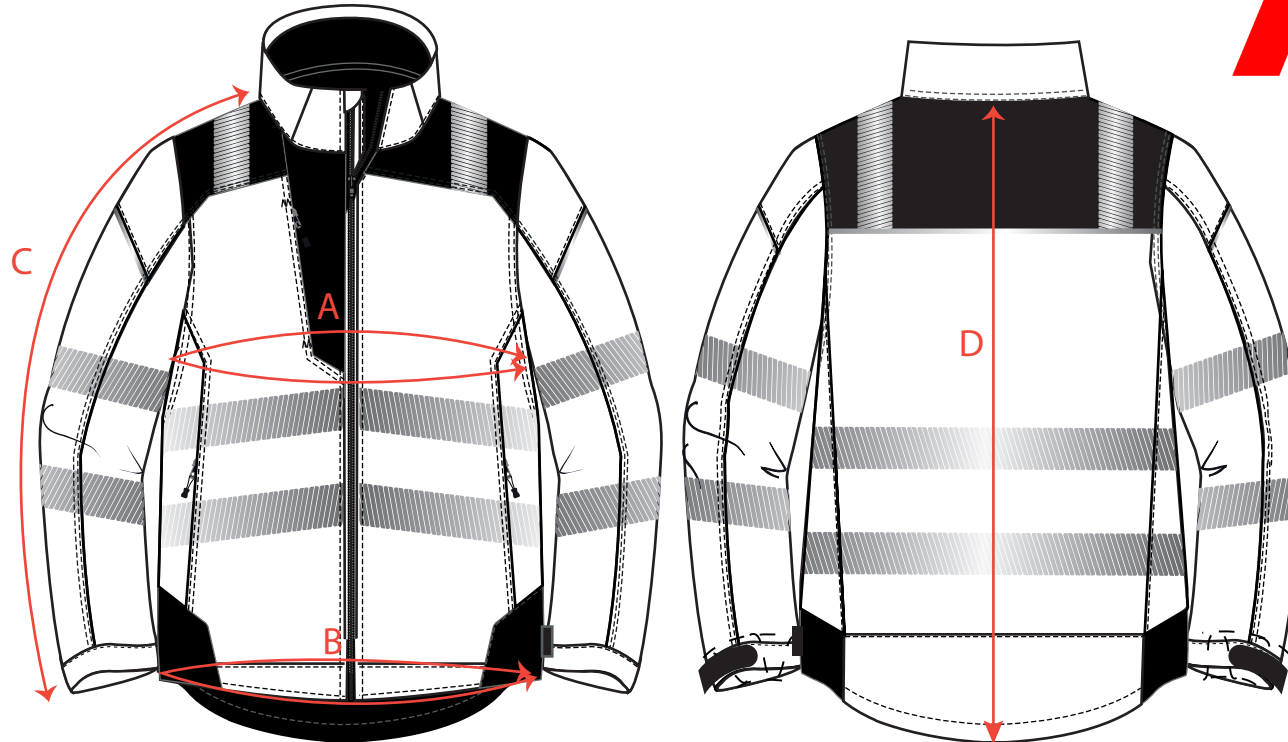

STYLE NO: T400

DESCRIPTION: PW3 Hi Vis Winter Jacket

		XXS	XS	S	M	L	XL	XXL	3XL	4XL	5XL	6XL
To Fit Chest		72-76	80-88	92-96	100-104	108-112	116-124	128-132	136-140	144-148	152-160	164-172
Jacket Chest	A	94	102	110	118	126	134	142	150	158	170	182
Hem Relaxed	B	90	98	106	114	122	130	138	146	154	166	178
Collar to Cuff (overarm sleeve length)	C	81.5	82.5	83.5	84.5	85.5	86.5	87.5	88.5	89.5	90.5	91.5
Nape to Hem (centre back length)	D	79	80	81	82	83	84	85	86	87	88	89